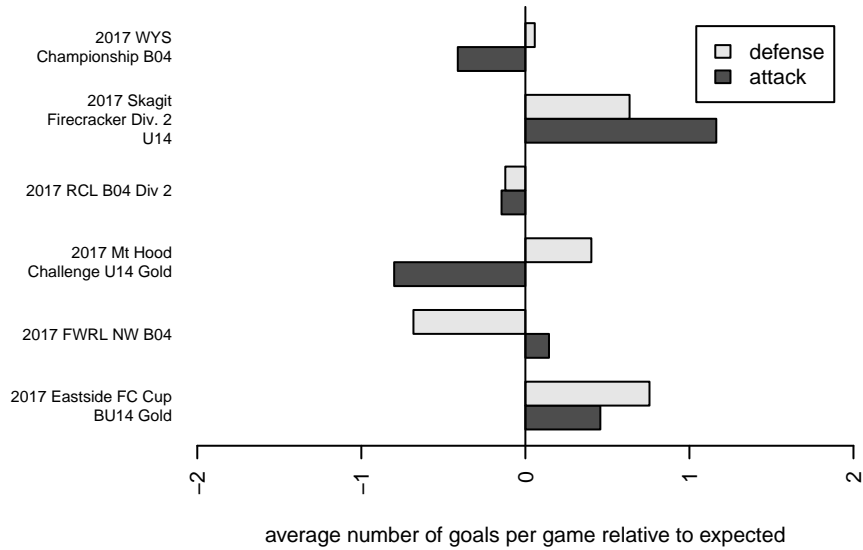

**attack and defense variance (black dot)
relative to other teams
and top 10 in region**

**attack and defense rating
relative to others at age
and all opponents in last 13 months**

Performance relative to 13 month average