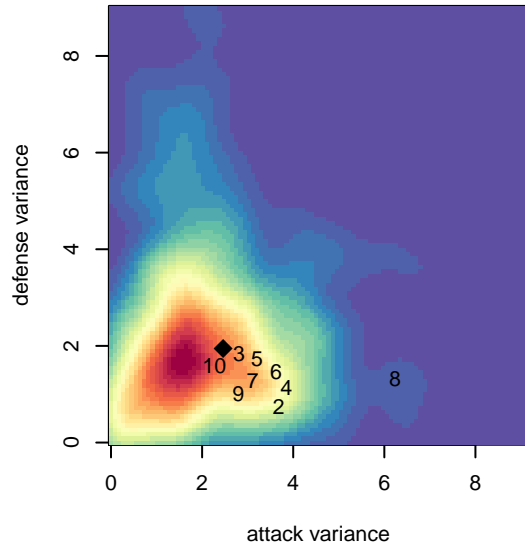

**attack and defense variance (black dot)
relative to other teams
and top 10 in region**

**attack and defense rating
relative to others at age
and all opponents in last 13 months**

Performance relative to 13 month average