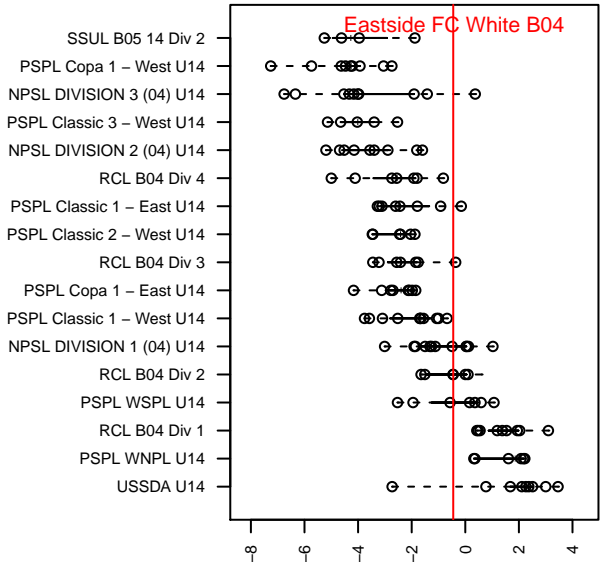

**attack and defense variance (black dot)
relative to other teams
and top 10 in region**

**attack and defense rating
relative to others at age
and all opponents in last 13 months**

Performance relative to 13 month average